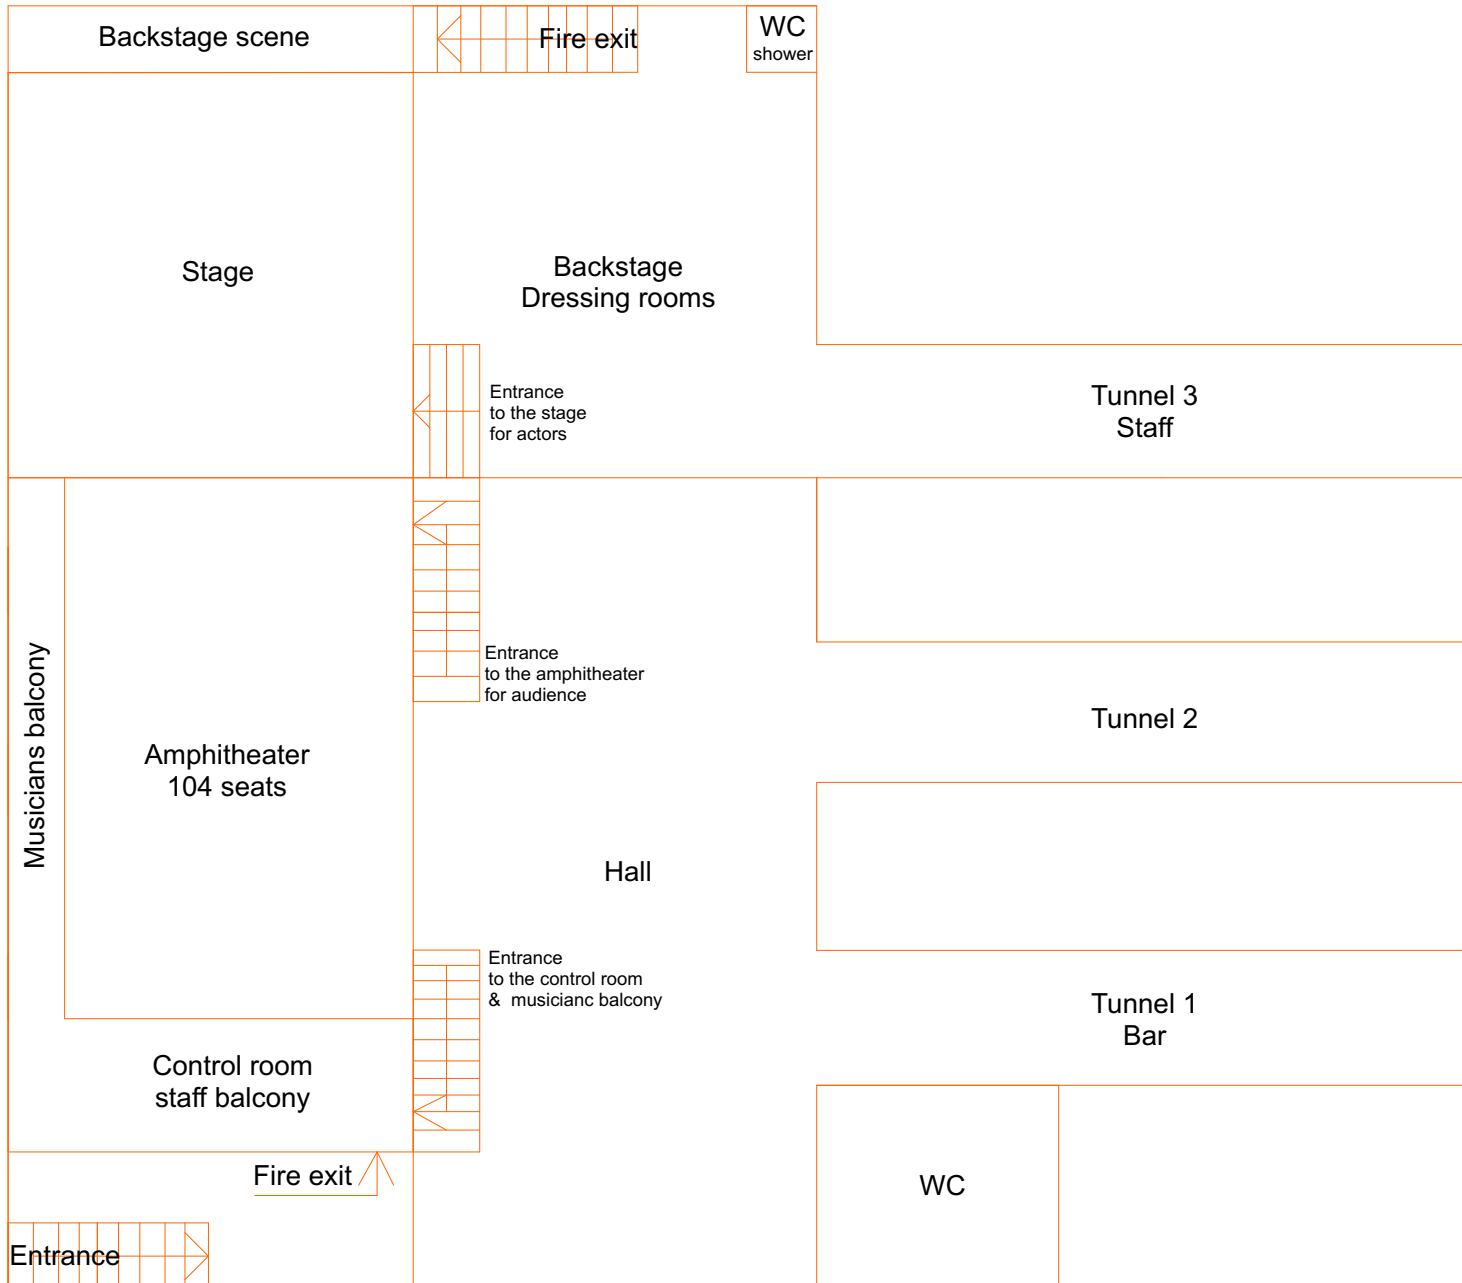

## 2019. TEO: Theatrical Space

# TEO: theatric space Plan

Fly facilities h - min 1.8m, max 4.5m

Stage dimensions h - 0.4m