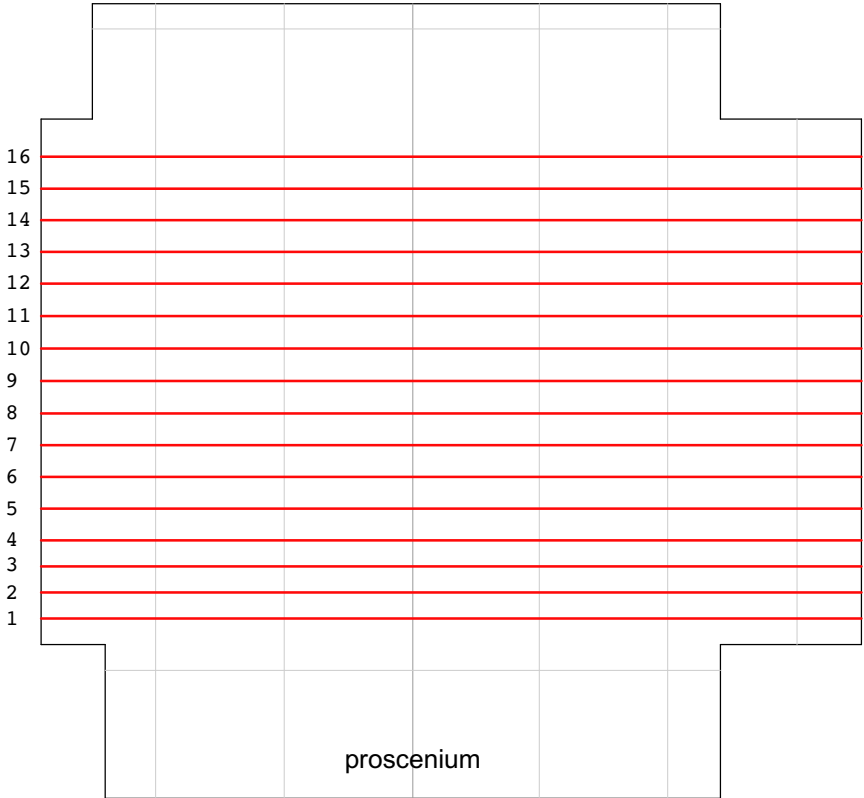

# TEO: theatric space Plan

Fly facilities h - min 1.8m, max 4.5m

Stage dimensions h - 0.4m